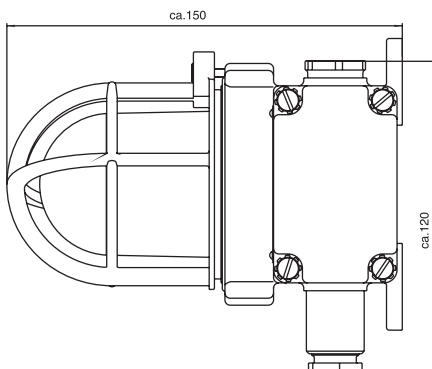

Spare Parts

No.	kg	Description
5061SG	0,48	Guard protector with glass, glued
467	0,03	B15d double bracket lampholder

For extra charge also available with cylindrical ex-glass in red, blue, green and yellow.